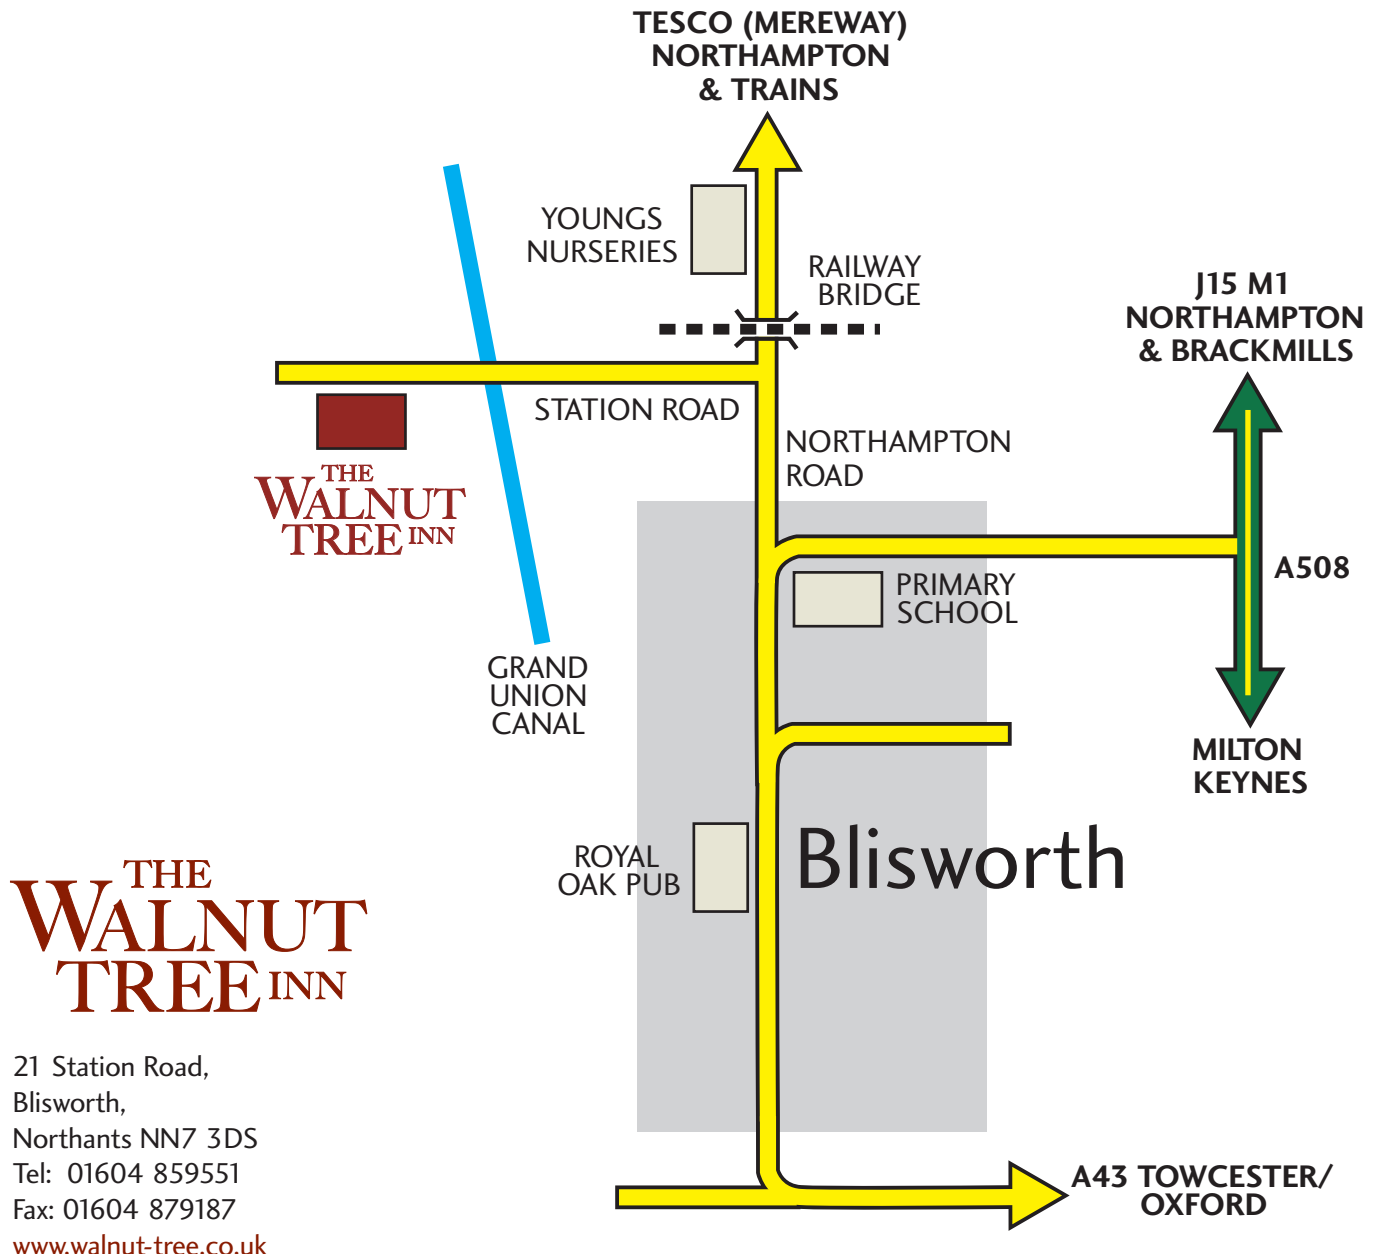

Directions to The Walnut Tree Inn, Blisworth

From M1 (South)

- A508 Junction 15 (A508)
Leave Motorway and at roundabout take
1st exit A508 (signposted Milton Keynes) and
then turn right at the sign for Blisworth
- 1.4m Uncl. Turn right onto Northampton Road
- 0.29m Uncl. Turn left onto Station Road
- 0.26m Uncl. Walnut Tree Inn, Blisworth

From M1 (North)

- A43 Junction 15A (NORTHAMPTON SERVICE AREA)
Leave Motorway (signposted Oxford) and at
roundabout take 2nd exit Shortly at round
about take 2nd exit A43 under motorway
bridge and at ensuing roundabout forward
- 3m Uncl. Junction for Blisworth
Turn left (signposted Blisworth)
- 0.80m Uncl. Turn left onto Northampton Road
- 0.29m Uncl. Turn left onto Station Road
- 0.26m Uncl. Walnut Tree Inn, Blisworth

From A43 (South, Oxford, Silverstone)

- A43 Junction for Towcester
Travelodge (Towcester - Silverstone)
At roundabout take 2nd exit
- 0.90m A43 Junction with A5
At roundabout take 3rd exit
- 2.60m Uncl. Junction for Blisworth
Turn right (signposted Blisworth)
- 0.80m Uncl. Turn left onto Northampton Road
- 0.29m Uncl. Turn left onto Station Road
- 0.26m Uncl. Walnut Tree Inn, Blisworth